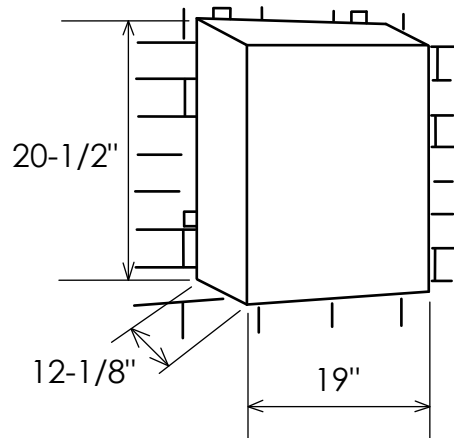

Maximum CFM; 600  
 Electrical Motor Rating  
 4.3 Amps @ 120V AC, 60Hz  
 Duct Size at Discharge  
 8" Round  
 Can Be Used with Control Housing  
 FU9116/ WS06

Note; Optional Roof Mount kit (RFPLT600)  
 required

**FU9127: EXB630D**

Maximum CFM; 1000  
 Electrical Motor Rating  
 7.8 Amps @ 120V AC, 60Hz  
 Duct Size at Discharge  
 10" Round  
 Can Be Used with Control Housing  
 FU9116/ WS06

Note; Optional Roof Mount kit (RFPLT1000)  
 required