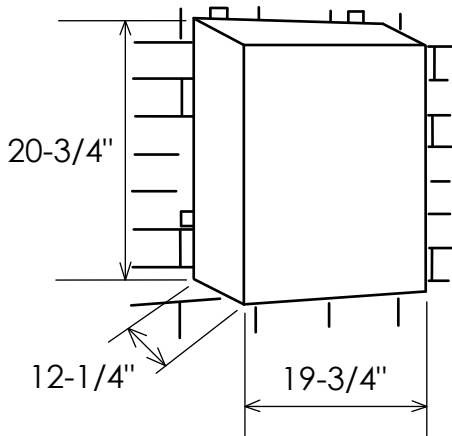

Maximum CFM; 1300
Electrical Motor Rating
12.8 Amps @ 120V AC, 60Hz
Duct Size at Discharge
10" Round
Can Be Used with Control Housing
FU9116/ WS06

Note; Optional Roof Mount kit (RFPLT1000)
required

FU9129: EXB1330E

*No roof jack or wall cap required. Collar extends below mounting flange into roof or wall installation area.